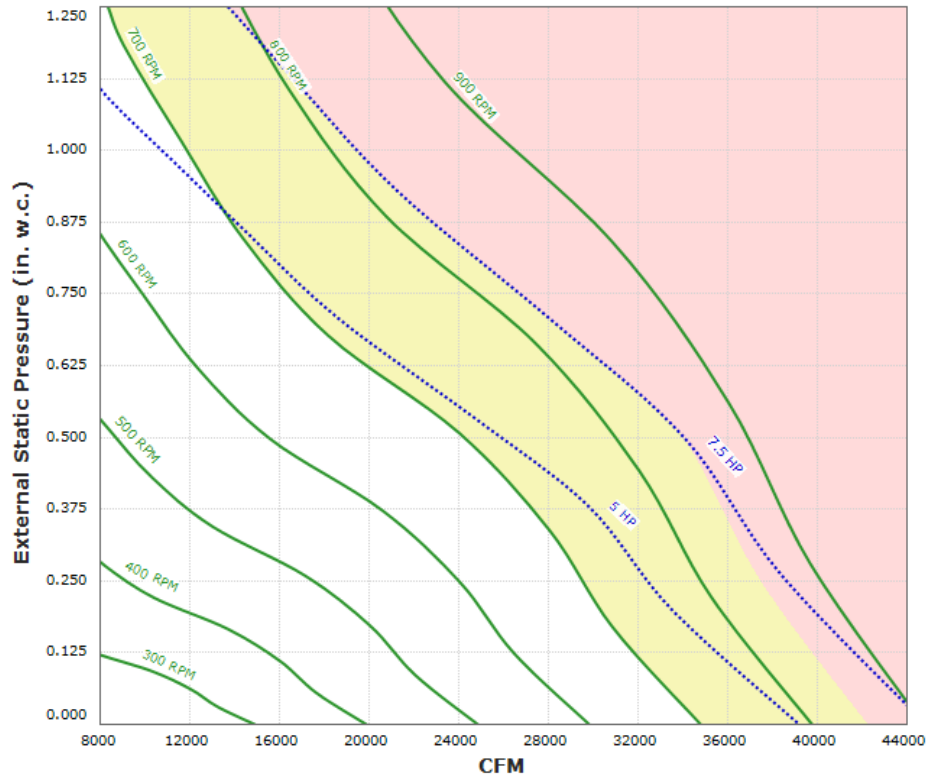

## R-AWPD-54-X Performance Curve

**Max Sizeable RPM = 850 RPM. Curve shown extended beyond this point for reference only.**

Motor 00709ET3E256T-W22 has an rpm range of 300 to 850.

Motor 00709ET3E256T-W22-50 has an rpm range of 300 to 730.

Motor DHP7/565 has an rpm range of 300 to 850.

Motor DTP7/56 has an rpm range of 300 to 850.

Motor DTP7/56-50 has an rpm range of 300 to 850.

Motor EP7/565 has an rpm range of 300 to 850.

Motor NP7/56 has an rpm range of 300 to 850.

Motor NP7/56-50 has an rpm range of 300 to 850.